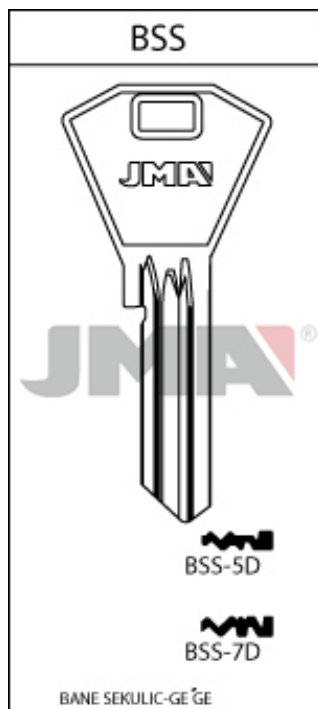

FOR: BSS

CATALOGUE

COMPARATIVE CODE

C.11

ERREBI BN12

CATEGORY

CERRADURAS DE CILINDRO

SECONDARY BRANDS

BANE SEKULIC
GE GE

BSS-5D

SIMILAR

MACHINE	ACCESSORY	MATERIAL	FINSIH	COLOUR
		ACERO	NIQUELADO	